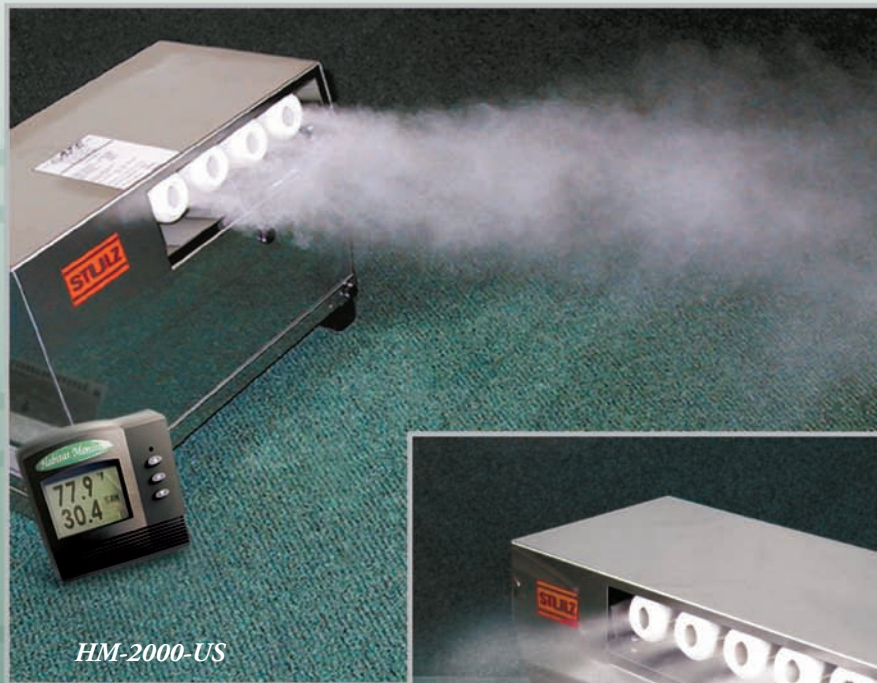

ULTRASONIC HUMIDIFICATION

HM-2000-US